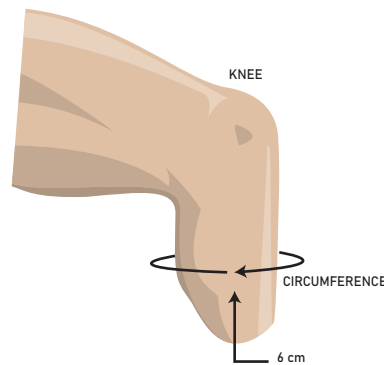

## DESCRIPTION

The ALPS UltraSeal Liner features an integrated band that creates an airtight seal as the user steps into the socket. The liner's inner wall, constructed with OptiSil, a new smooth, white silicone, easily conforms to and cushions the residual limb. The silicone, combined with a grey premium fabric covering, creates excellent durability and a secure fit.

OPTISIL

One sealing ring to ensure a secure hold.  
HIGH ring begins 18 cm from the center of the distal end.  
LOW ring begins 13 cm inches from the center of the distal end.

Medical-grade silicone protected by knitted fabric

# CROSS SECTION DIAGRAM

## HOW TO SIZE

Measurements taken 6cm from the distal end