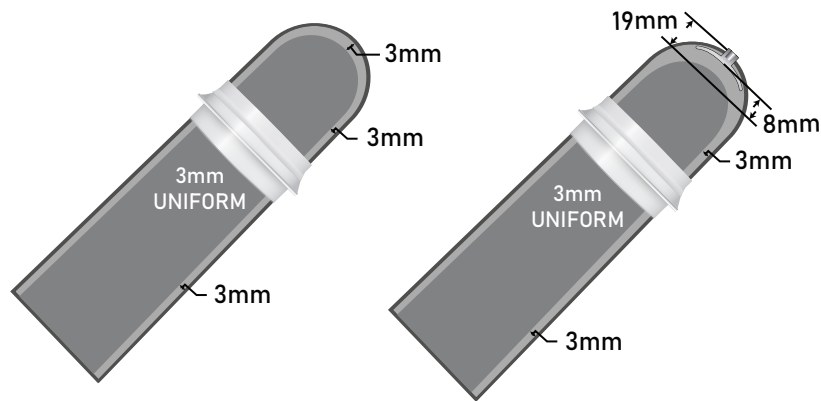

## DESCRIPTION

The ALPS UltraSeal Liner features an integrated band that creates an airtight seal as the user steps into the socket. The liner's inner wall, constructed with OptiSil, a new smooth, white silicone, easily conforms to and cushions the residual limb. The silicone, combined with a grey premium fabric covering, creates excellent durability and a secure fit.

OPTISIL

One sealing ring to ensure a secure hold.  
HIGH ring begins 18 cm from the center of the distal end.  
LOW ring begins 13 cm inches from the center of the distal end.

Medical-grade silicone protected by knitted fabric

## HOW TO SIZE

Measurements taken 6cm from the distal end

## SIZING CHARTS

**HIGH rings** begin 18 cm from the center of the distal end.

**LOW rings** begin 13 cm from the center of the distal end.

MEASURED SIZE (CM)	U HIGH RING LOCKING 3MM UNIFORM	U HIGH RING CUSHION 3MM UNIFORM	MEASURED SIZE (CM)	U LOW RING LOCKING 3MM UNIFORM	U LOW RING CUSHION 3MM UNIFORM
20-21 cm	USHSL20	USHSC20	20-21 cm	USLSL20	USLSC20
22-23 cm	USHSL22	USHSC22	22-23 cm	USLSL22	USLSC22
24-25 cm	USHSL24	USHSC24	24-25 cm	USLSL24	USLSC24
26-27 cm	USHSL26	USHSC26	26-27 cm	USLSL26	USLSC26
28-29 cm	USHSL28	USHSC28	28-29 cm	USLSL28	USLSC28
30-31 cm	USHSL30	USHSC30	30-31 cm	USLSL30	USLSC30
32-34 cm	USHSL32	USHSC32	32-34 cm	USLSL32	USLSC32
35-37 cm	USHSL35	USHSC35	35-37 cm	USLSL35	USLSC35
38-40 cm	USHSL38	USHSC38	38-40 cm	USLSL38	USLSC38
41-43 cm	USHSL41	USHSC41	41-43 cm	USLSL41	USLSC41
44-47 cm	USHSL44	USHSC44	44-47 cm	USLSL44	USLSC44